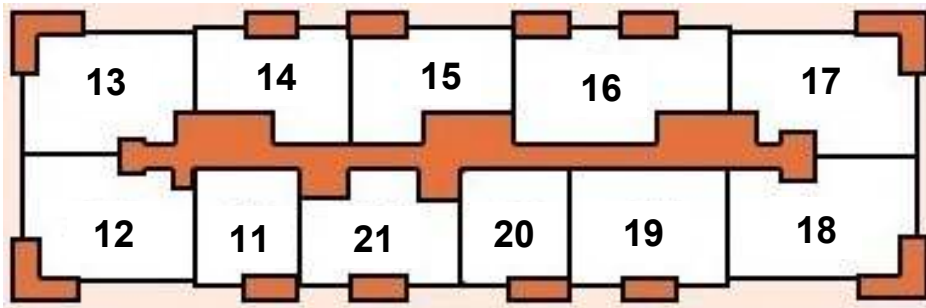

Symphony

600 & 610 West Las Olas Boulevard
Fort Lauderdale, FL 33312

North Tower

610 West Las Olas

Levels 1 - 18

Penthouse
Level 22

Penthouse
Levels 19 - 21

South Tower