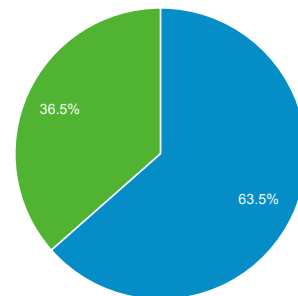

Jan 1, 2014 - Dec 31, 2014

Audience Overview

All Sessions
100.00%

+ Add Segment

Overview

Sessions
53,785

Users
34,892

Pageviews
420,629

Pages / Session
7.82

Avg. Session Duration
00:05:23

Bounce Rate
41.83%

% New Sessions
63.43%

■ New Visitor ■ Returning Visitor

Language	Sessions	% Sessions
1. en-us	47,997	89.24%
2. en-gb	685	1.27%
3. fr-fr	651	1.21%
4. en	623	1.16%
5. pt-br	616	1.15%
6. en-ca	570	1.06%
7. fr	415	0.77%
8. de-de	212	0.39%
9. fr-ca	193	0.36%
10. es-es	175	0.33%