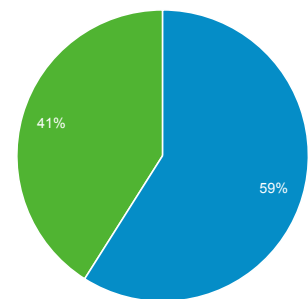

Jan 1, 2013 - Dec 31, 2013

Audience Overview

Overview

27,277 people visited this site

■ New Visitor ■ Returning Visitor

Language	Visits	% Visits
1. en-us	41,111	91.04%
2. en	638	1.41%
3. fr	530	1.17%
4. en-gb	469	1.04%
5. fr-fr	388	0.86%
6. sv	370	0.82%
7. de-de	250	0.55%
8. pt-br	177	0.39%
9. es-es	138	0.31%
10. es	106	0.23%