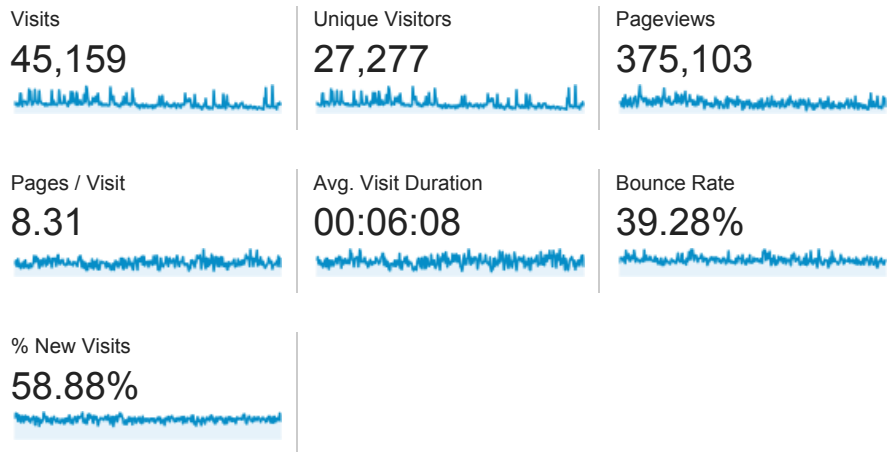

Jan 1, 2013 - Dec 31, 2013

Audience Overview

Overview

27,277 people visited this site

■ New Visitor ■ Returning Visitor

Language	Visits	% Visits
1. en-us	41,111	91.04%
2. en	638	1.41%
3. fr	530	1.17%
4. en-gb	469	1.04%
5. fr-fr	388	0.86%
6. sv	370	0.82%
7. de-de	250	0.55%
8. pt-br	177	0.39%
9. es-es	138	0.31%
10. es	106	0.23%